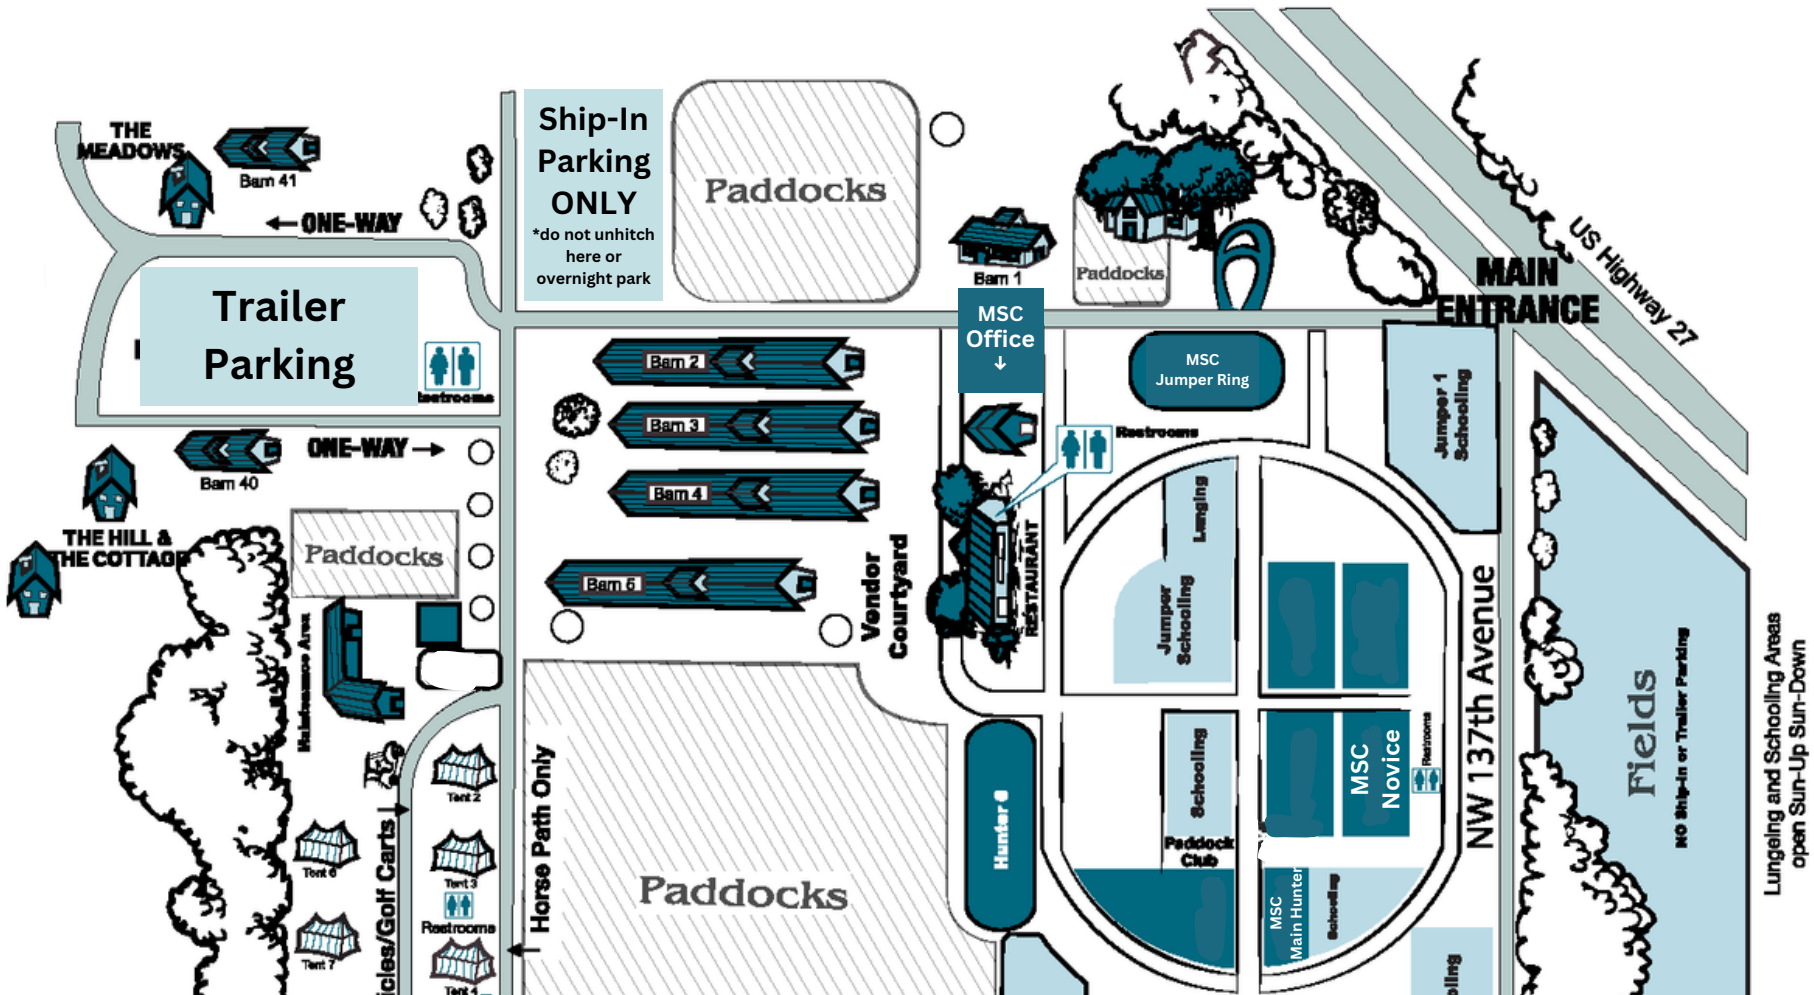

MSC HORSE SHOW | HITS Post Time Farm

**BACK NUMBERS MUST BE WORN AT ALL TIMES.
SHOW GROUNDS WILL BE MONITORED!
WAIVER MUST BE SIGNED EACH SHOW!**